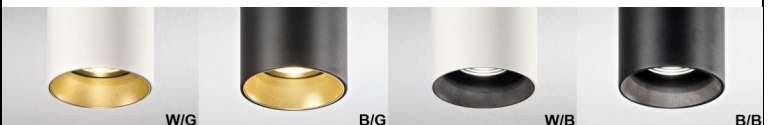

COLOR OPTIONS