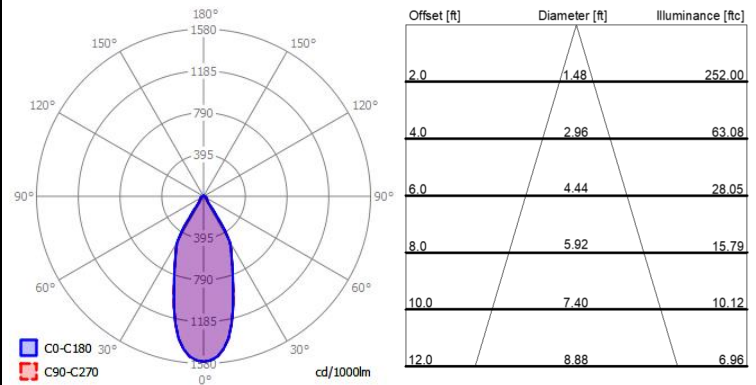

Measurements (Inches)

Light Distribution(38° Beam Angle) Standard

ORDERING INFORMATION

-SUFFIX

Model Number	Finish	LED Source	Color Temp.		Driver	Reflector		
DUS906L	-B/B	-9.3W	-927	-930	-120V-DIM	-38	-15	-25
DUS907L	-B/G							
DUS908L	-W/B							
DUS909L	-W/G							