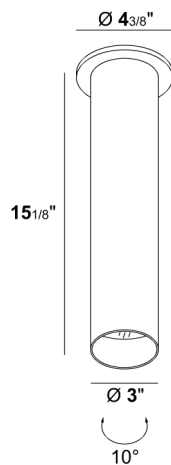

LED Surface ceiling luminaire.
Direct downlight w/adjustable 10° gimble.
Driver included.

FIXTURE:

Mounting: surface ceiling
Finish/Reflector: Black/Black (B/B), Black/Gold (B/G),
 White/Black (W/B), White/Gold (W/G)
Material: Aluminum
 Damp Location Listed
CSA/US Listed

OPTIONS:

-38 -15 -25 reflector with 38°(Standard),15° or 25° beam angle

photometric files, dimming compatibility list and warranty information available online at www.dslightingus.com

Project:

Type:

Cat. No.:

Measurements (Inches)

Light Distribution(38° Beam Angle) Standard

ORDERING INFORMATION

-SUFFIX

Model Number	Finish	LED Source	Color Temp.		Driver	Reflector		
DUS906L	-B/B	-9.3W	-927	-930	-120V-DIM	-38	-15	-25
DUS907L	-B/G							
DUS908L	-W/B							
DUS909L	-W/G							