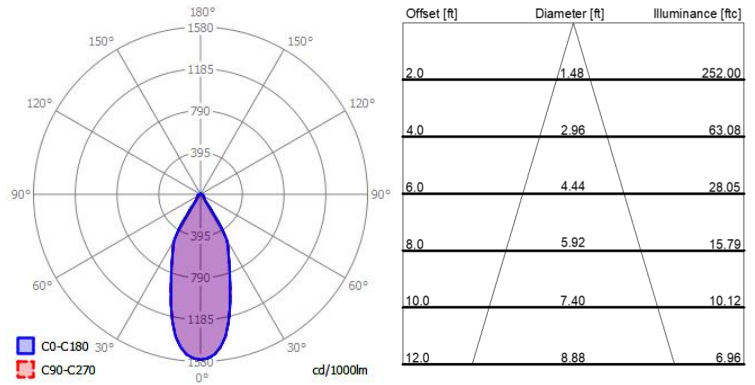

LED Surface ceiling luminaire.
Direct downlight w/adjustable 10° gimble.
Driver included.

FIXTURE:

Mounting: surface ceiling
Finish/Reflector: Black/Black (B/B), Black/Gold (B/G), White/Black (W/B), White/Gold (W/G)
Material: Aluminum
 Damp Location Listed
CSA/US Listed

LAMP/LED SOURCE/COLOR TEMP:

-930 9.3W LED / 3000K / 38° / CRI ≥ 90 / 1120lm
-927 9.3W LED / 2700K / 38° / CRI ≥ 90 / 1070lm
 Efficacy (CRI ≥ 90): 120lm/W, Rated life > 50000hrs

DRIVER:

-120V-DIM Class 2 120Vac 60Hz
 TRIAC/ELV (leading/trailing edge dimmable)
 Power factor ≥ 0.9 / Flicker (THD) ≤ 20%, Constant current 500mA

Shown above: DUS329S-B/G-9.3W-927-120V-DIM-38

Measurements (Inches)

Light Distribution (38° Beam Angle) Standard

ORDERING INFORMATION

-SUFFIX

Model Number	Finish	LED Source	Color Temp.		Driver	Reflector		
			-927	-930		-38	-15	-25
DUS328S	-B/B	-9.3W	-927	-930	-120V-DIM	-38	-15	-25
DUS329S	-B/G							
DUS324S	-W/B							
DUS325S	-W/G							