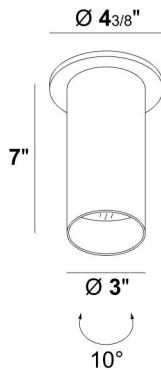

OPTIONS:

-38 -15 -25 reflector with 38°(Standard),15° or 25° beam angle

photometric files, dimming compatibility list and warranty information available online at www.dslightingus.com

Project:

Type:

Cat. No.:

Shown above: DUS329S-B/G-9.3W-927-120V-DIM-38

Measurements (Inches)

Light Distribution (38° Beam Angle) Standard

ORDERING INFORMATION

-SUFFIX

Model Number	Finish	LED Source	Color Temp.		Driver	Reflector		
			-927	-930		-38	-15	-25
DUS328S	-B/B	-9.3W	-927	-930	-120V-DIM	-38	-15	-25
DUS329S	-B/G							
DUS324S	-W/B							
DUS325S	-W/G							