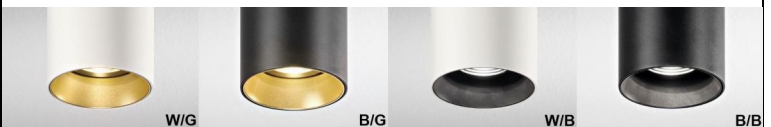

COLOR OPTIONS