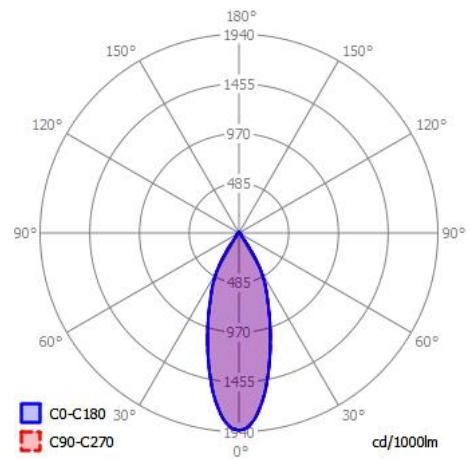

Light Distribution

COLOR OPTIONS