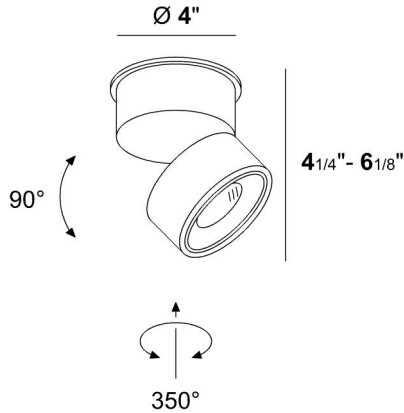

Measurements (Inches)