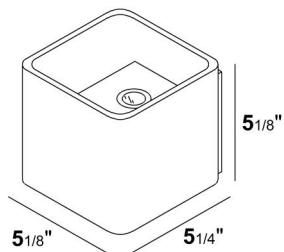

Shown above: DUS842-white-2x3.4W-930-120V/277V-DRV

Measurements (Inches)

Light Distribution

ORDERING INFORMATION

-SUFFIX

| Model Number | Finish | LED Source | Color Temp. | Driver |
|--------------|--------|------------|-------------|----------------|
| DUS842 | -white | -2x3.4W | -930 | -120V/277V-DRV |
| - | - | | | |
| - | - | | | |
| - | - | | | |