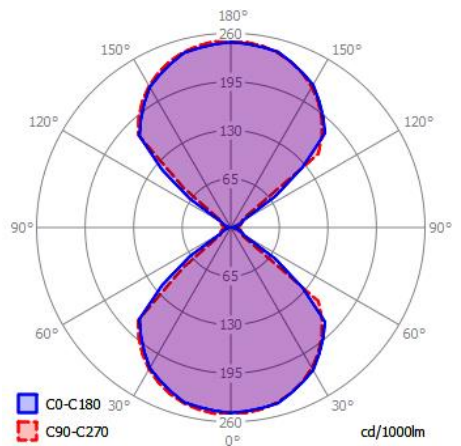

Efficacy (CRI ≥ 90): 119lm/W, Rated life > 50000hrs

DRIVER:

-120V/277V-DRV

Class 2 120V-277Vac/60Hz not dimmable,

Power factor ≥ 0.9 / Flicker (THD) ≤ 20%, Constant current 350mA

photometric files, dimming compatibility list and warranty information available online at www.dslightingus.com

Shown above: DUS842-white-2x3.4W-930-120V/277V-DRV

Measurements (Inches)

Light Distribution

ORDERING INFORMATION

-SUFFIX

| Model Number | Finish | LED Source | Color Temp. | Driver |
|--------------|--------|------------|-------------|----------------|
| DUS842 | -white | -2x3.4W | -930 | -120V/277V-DRV |
| - | - | | | |
| - | - | | | |
| - | - | | | |