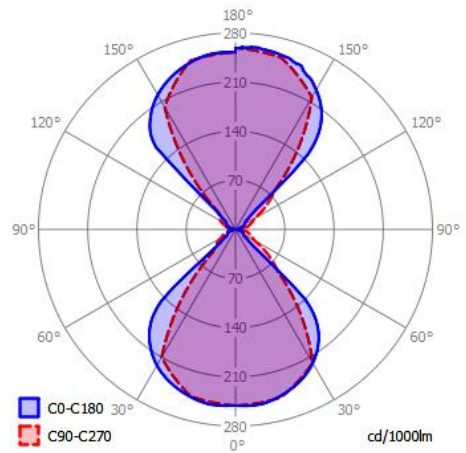

Light Distribution

ORDERING INFORMATION

-SUFFIX

Model Number	Finish	LED Source	Color Temp.		Driver
DUS245	-white	-6W	-930	-927	-120V-DIM
-	-				
-	-				
-	-				

Example of Catalog #: DUS245-white-6W-927-120V-DIM

DLS Lighting US
3135 SR 580, Suite 6
Safety Harbor, FL 34695
www.dslightingus.com
dlsus@dslightingus.com