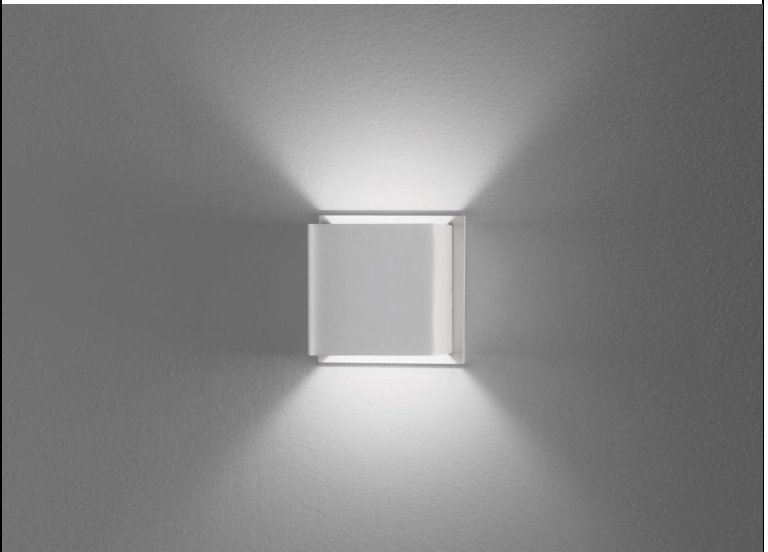

GINO

DUS245 White

Project:

Type:

Cat. No.:

LED Surface wall luminaire. Direct, indirect up/down sconce.
Driver included.

FIXTURE:

Mounting: surface wall
Finish: White, black ("powder coat"), additional finishes on request
Material: Aluminum
Damp Location Listed (for use indoors)
CSA/US Listed

LAMP/LED SOURCE/COLOR TEMP:

-930
6W LED / 3000K / CRI ≥ 90 / 470lm
Efficacy (CRI ≥ 90): 78lm/W, Rated life > 50000hrs

DRIVER:

-120V-DIM
Class 2 120Vac/60Hz, TRIAC/ELV dimmable (leading/trailing edge),
Power factor ≥ 0.9 / Flicker (THD) ≤ 20%, Constant current 700mA

OPTIONS:

-927
Color temperature: 6W LED / 2700K / CRI ≥ 90 / 450lm

photometric files, dimming compatibility list and warranty information
available online at www.dslightingus.com

Shown above: DUS245-white-6W-930-120V-DIM