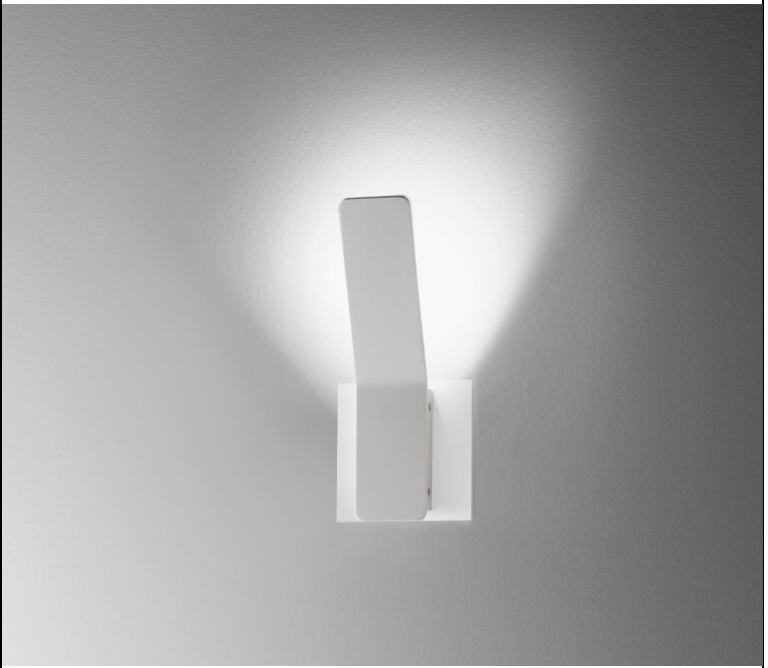

HANG ON

DUS287 White

Project:

Type:

Cat. No.:

LED Surface wall luminaire. indirect lighting sconce.
Driver included.

FIXTURE:

Mounting: surface wall
Finish: White ("powder coat")
Material: Aluminum
Damp Location Listed (for use indoors)
CSA/US Listed

LAMP/LED SOURCE/COLOR TEMP:

-830
6W LED / 3000K / CRI ≥ 80 / 550lm
Efficacy (CRI ≥ 80): 91lm/W, Rated life > 50000hrs

DRIVER:

-120V-DIM
Class 2 120Vac/60Hz, TRIAC/ELV dimmable (leading/trailing edge),
Power factor ≥ 0.9 / Flicker (THD) ≤ 20%, Constant current 700mA

photometric files, dimming compatibility list and warranty information
available online at www.dslightingus.com

Shown above: DUS287-white-6W-830-120V-DIM