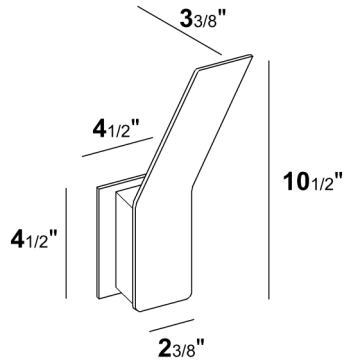

# HANG ON

DUS287 White

Project:

Type:

Cat. No.:

LED Surface wall luminaire. indirect lighting sconce.  
Driver included.

**FIXTURE:**

**Mounting:** surface wall  
**Finish:** White ("powder coat")  
**Material:** Aluminum  
Damp Location Listed (for use indoors)  
CSA/US Listed

## Measurements (Inches)