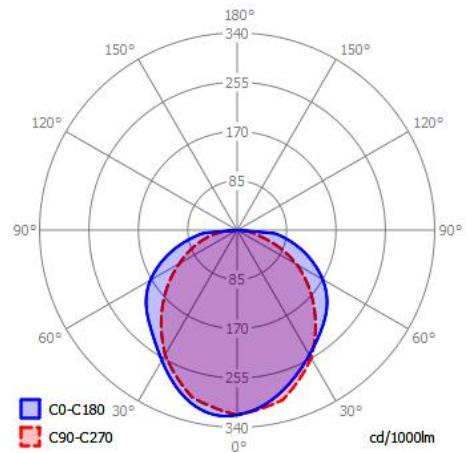

**LAMP/LED SOURCE/COLOR TEMP:**

**-830**  
6W LED / 3000K / CRI ≥ 80 / 550lm  
Efficacy (CRI ≥ 80): 91lm/W, Rated life > 50000hrs

**DRIVER:**

**-120V-DIM**  
Class 2 120Vac/60Hz, TRIAC/ELV dimmable (leading/trailing edge),  
Power factor ≥ 0.9 / Flicker (THD) ≤ 20%, Constant current 700mA

## Measurements (Inches)

## Light Distribution