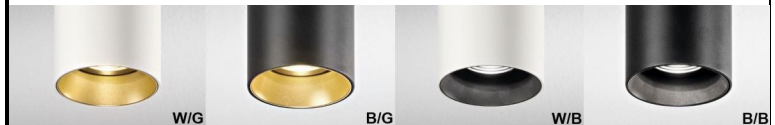

COLOR OPTIONS