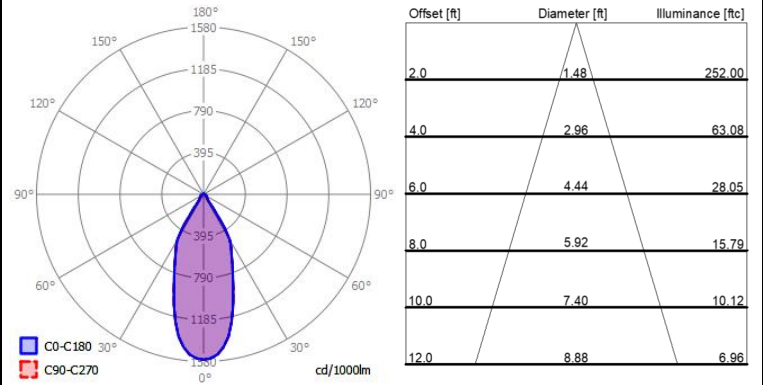

Project:

Type:

Cat. No.:

Measurements (Inches)

Light Distribution(38° Beam Angle) Standard

ORDERING INFORMATION

-SUFFIX

Model Number	Finish	LED Source	Color Temp.	Driver	Reflector
DUS328HS	-B/B	-9.3W	-927 -930	-120V-DIM	-38 -15 -25
DUS329HS	-B/G				
DUS324HS	-W/B				
DUS325HS	-W/G				