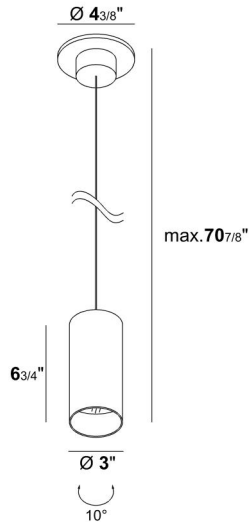

LED Surface ceiling, pendant luminaire.
Direct downlight w/adjustable 10° gimble.
Driver included.

FIXTURE:

Mounting: surface ceiling
Finish/Reflector: Black/Black (B/B), Black/Gold (B/G), White/Black (W/B), White/Gold (W/G)
Material: Aluminum
Damp Location Listed
CSA/US Listed

OPTIONS:

-38 -15 -25 reflector with 38° (Standard), 15° or 25° beam angle

Further mounting options see DUS-LP5, DUS-LP7 and DUS-LP8 spec sheets.

photometric files, dimming compatibility list and warranty information available online at www.dslightingus.com

Project:

Type:

Cat. No.:

Measurements (Inches)

Light Distribution(38° Beam Angle) Standard

ORDERING INFORMATION

-SUFFIX

Model Number	Finish	LED Source	Color Temp.	Driver	Reflector
DUS328HS	-B/B	-9.3W	-927 -930	-120V-DIM	-38 -15 -25
DUS329HS	-B/G				
DUS324HS	-W/B				
DUS325HS	-W/G				