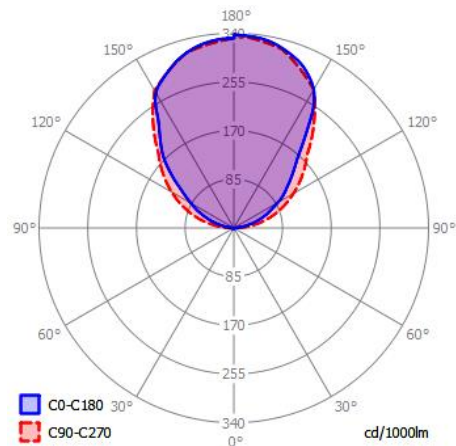

Measurements (Inches)

Light Distribution

ORDERING INFORMATION

-SUFFIX

Model Number	Finish	LED Source	Color Temp.	Driver	
DUS840	-white	-11W	-930	-120V/277V - DIM10V	-120V-DIM
-	-				
-	-				
-	-				

Example of Catalog #: DUS840-white-11W-930-120V-DIM