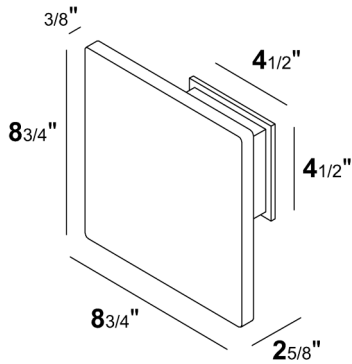

Measurements (Inches)

Light Distribution

ORDERING INFORMATION

-SUFFIX

Model Number	Finish	LED Source	Color Temp.	Driver	
DUS840	-white	-11W	-930	-120V/277V - DIM10V	-120V-DIM
-	-				
-	-				
-	-				

Example of Catalog #: DUS840-white-11W-930-120V-DIM