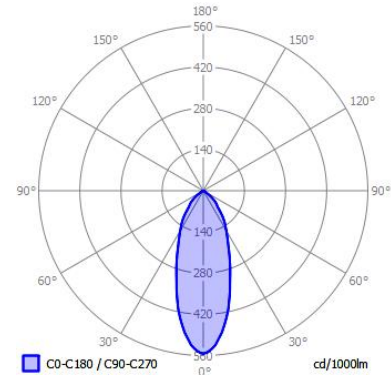

Light Distribution / Illuminance (33°)

Offset (ft)	Diameter (ft)	Illuminance (ftc)
2.0	1.40	101.2
4.0	2.81	25.3
6.0	4.21	11.2
8.0	5.61	6.3
10.0	7.01	4.0
12.0	8.42	2.8

ORDERING INFORMATION

-SUFFIX

Model Number	Finish	LED Source	Color Temp.	Driver
DUS255	-white	-7W	-930	-120V-DIM
-	-			
-	-			
-	-			

Example of Catalog #: DUS255-white-7W-930-120V-DIM

DLS Lighting US
3135 SR 580, Suite 6
Safety Harbor, FL 34695
www.dslightingus.com
dlsus@dslightingus.com