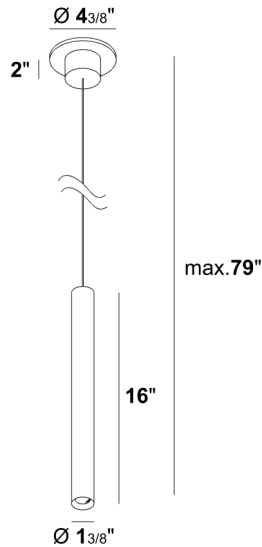

**LILLI**

DUS255 White

**Project:****Type:****Cat. No.:**

LED Surface ceiling, pendant luminaire. Direct downlight.  
Driver included.

**FIXTURE:**

**Mounting:** surface ceiling  
**Finish/Reflector:** White  
**Material:** Aluminum  
Damp Location Listed (for use indoors)  
CSA/US Listed

photometric files, dimming compatibility list and warranty information  
available online at [www.dslightingus.com](http://www.dslightingus.com)

Shown above: DUS255-white-7W-930-120V-DIM

**Measurements (Inches)****Light Distribution / Illuminance (33°)**

Offset (ft)	Diameter (ft)	Illuminance (ftc)
2.0	1.40	101.2
4.0	2.81	25.3
6.0	4.21	11.2
8.0	5.61	6.3
10.0	7.01	4.0
12.0	8.42	2.8

**ORDERING INFORMATION****-SUFFIX**

Model Number	Finish	LED Source	Color Temp.	Driver
DUS255	-white	-7W	-930	-120V-DIM
-	-			
-	-			
-	-			