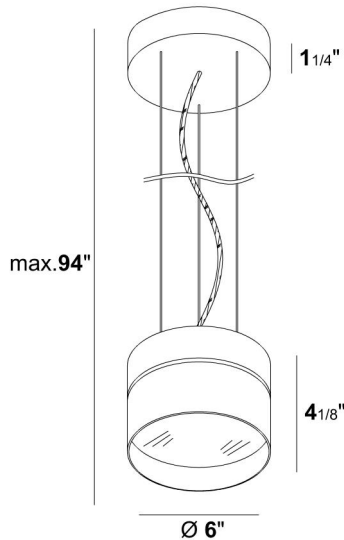

PIPER SUSPENDED

DUS211 White

Project:

Type:

Cat. No.:

LED Surface ceiling pendant luminaire. Direct downlight.
Driver included.

FIXTURE:

Mounting: surface ceiling
Finish/Reflector: White
Material: Aluminum, acrylic glass cover
Damp Location Listed (for use indoors)
CSA/US Listed

photometric files, dimming compatibility list and warranty information
available online at www.dslightingus.com

Shown above: DUS211-white-15W-930-120V-DIM

Measurements (Inches)

Light Distribution / Illuminance (120°)

Offset [ft]	Diameter [ft]	Illuminance [fc]
2.0	5.24	191.9
4.0	10.48	48.0
6.0	15.72	21.3
8.0	20.96	12.0
10.0	26.20	7.7
12.0	31.44	5.3

ORDERING INFORMATION

-SUFFIX

Model Number	Finish	LED Source	Color Temp.	Driver
DUS211	-white	-15W	-930	-120V-DIM
-	-			
-	-			
-	-			