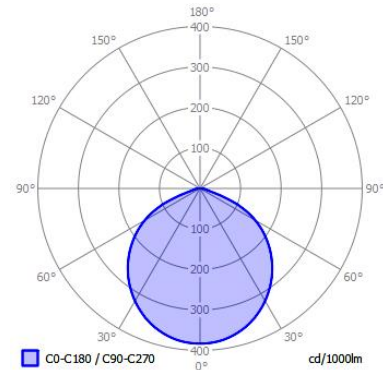

LAMP/LED SOURCE/COLOR TEMP:

-930
15W LED / 3000K / CRI ≥ 80 / 1760lm
Efficacy (CRI ≥ 90): 117lm/W, Rated life > 50000hrs

DRIVER:

-120V-DIM
Class 2 120Vac/60Hz, TRIAC/ELV dimmable (leading/trailing edge),
Power factor ≥ 0.9 / Flicker (THD) ≤ 20%, Constant current 700mA

photometric files, dimming compatibility list and warranty information
available online at www.dslightingus.com

Shown above: DUS211-white-15W-930-120V-DIM

Measurements (Inches)

Light Distribution / Illuminance (120°)

Offset [ft]	Diameter [ft]	Illuminance [fc]
2.0	5.24	191.9
4.0	10.48	48.0
6.0	15.72	21.3
8.0	20.96	12.0
10.0	26.20	7.7
12.0	31.44	5.3

ORDERING INFORMATION

-SUFFIX

Model Number	Finish	LED Source	Color Temp.	Driver
DUS211	-white	-15W	-930	-120V-DIM
-	-			
-	-			
-	-			