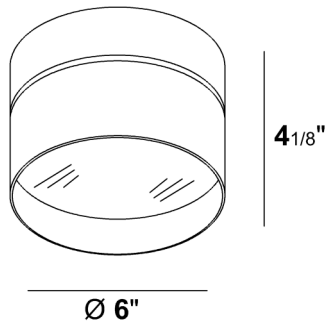

# PIPER

DUS253 White

Project:

Type:

Cat. No.:

**LED Surface ceiling luminaire. Direct downlight.  
Driver included.**

**FIXTURE:**

**Mounting:** surface ceiling  
**Finish:** White  
**Material:** Aluminum, acrylic glass cover  
Damp Location Listed (for use indoors)  
**CSA/US Listed**

### Measurements (Inches)

### Light Distribution / Illuminance (120°)

Offset [ft]	Diameter [ft]	Illuminance [fc]
2.0	5.24	191.9
4.0	10.48	48.0
6.0	15.72	21.3
8.0	20.96	12.0
10.0	26.20	7.7
12.0	31.44	5.3