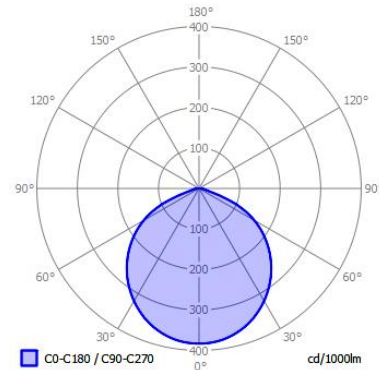

Light Distribution / Illuminance (120°)

Offset [ft]	Diameter [ft]	Illuminance [fc]
2.0	5.24	191.9
4.0	10.48	48.0
6.0	15.72	21.3
8.0	20.96	12.0
10.0	26.20	7.7
12.0	31.44	5.3

ORDERING INFORMATION

-SUFFIX

Model Number	Finish	LED Source	Color Temp.	Driver	
DUS253	-white	-15W	-930	-120V-DIM	-120V/277V DIM10V
-	-				
-	-				
-	-				

Example of Catalog #: DUS253-white-15W-930-120V-DIM

DLS Lighting US
3135 SR 580, Suite 6
Safety Harbor, FL 34695
www.dslightingus.com
dlsus@dslightingus.com

263381