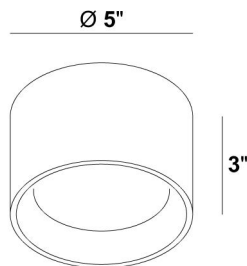

Project:

Type:

Cat. No.:

Shown above: DUS829-white-12W-930-120V-DIM

Measurements (Inches)

Light Distribution

ORDERING INFORMATION

-SUFFIX