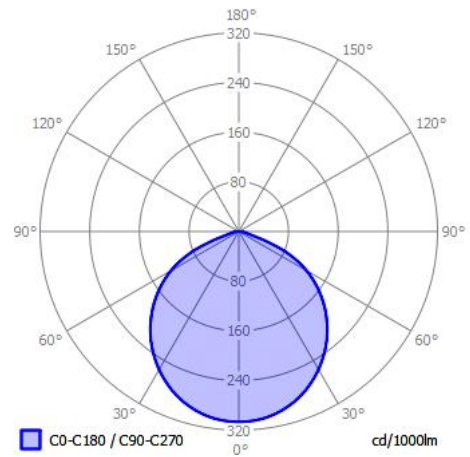

Project:

Type:

Cat. No.:

Shown above: DUS829-white-12W-930-120V-DIM

Measurements (Inches)

Light Distribution

ORDERING INFORMATION

-SUFFIX