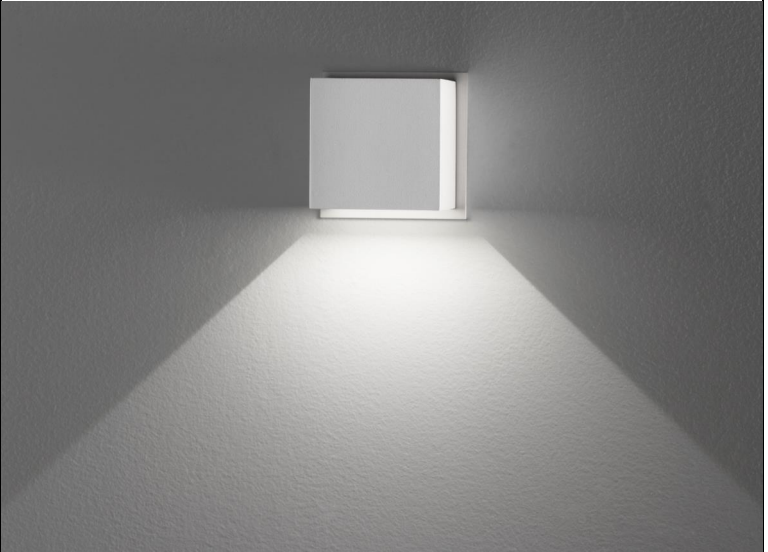

SECRET DOWN

DUS200	Grey
DUS201	White
DUS200B	Black

LED Surface wall luminaire. Direct, indirect down sconce. Driver included.

FIXTURE:

Mounting: surface wall
Finish: Grey, White and Black
Finishes are "powder coat".

Material: Aluminum
Wet Location Listed (for use indoors and outdoors)
CSA/US Listed

LAMP/LED SOURCE/COLOR TEMP:

-930
1x3W LED / 3000K / CRI ≥ 90 / 1x260lm
Efficacy (CRI ≥ 90): 86lm/W, Rated life > 50000hrs

DRIVER:

-120V/277V-DRV
Class 2 120V-277Vac 60Hz not dimmable,
Power factor ≥ 0.9 / Flicker (THD) ≤ 20%, Constant current 350mA

photometric files, dimming compatibility list and warranty information available online at www.dslightingus.com

Project:

Type:

Cat. No.:

Shown above: DUS201-white-1x3W-930-120V/277V-DRV