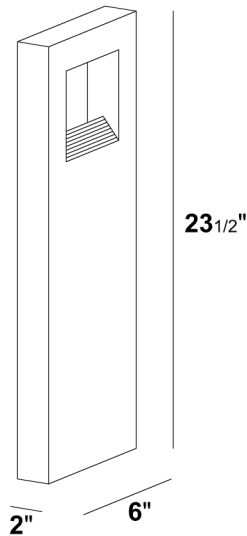

Measurements (Inches)