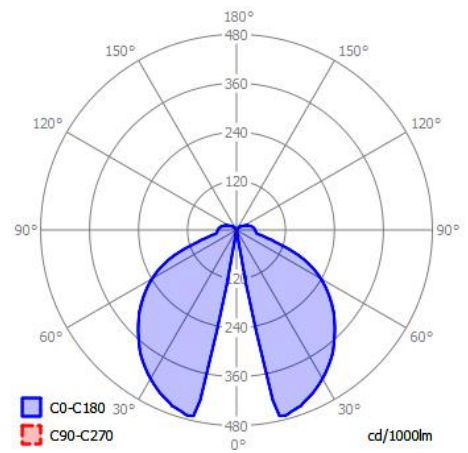

Light Distribution

ORDERING INFORMATION -SUFFIX

Model Number	Finish	LED Source	Color Temp.	Driver
DUS813	-grey	-7W	-930	-120V/277V-DRV
-	-			
-	-			
-	-			

Example of Catalog #: DUS813-grey-7W-930-120/277V-DRV

DLS Lighting US
3135 SR 580, Suite 6
Safety Harbor, FL 34695
www.dslightingus.com
dlsus@dslightingus.com