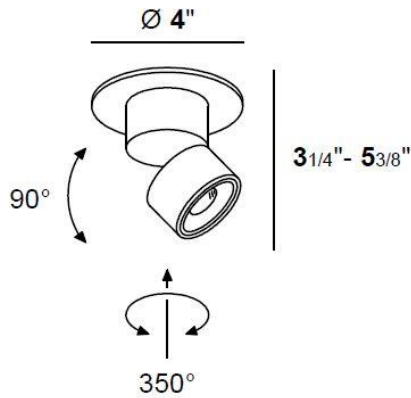

LED Surface wall and ceiling luminaire. Direct downlight. Adjustable (350°/90°) Driver included.

FIXTURE:

Mounting: surface wall/ceiling

Finish:

White/White (W/W), White/Gold (W/G), Black/Black (B/B), Black/Gold (B/G),

Project:

Type:

Cat. No.:

Shown above: DUS345-W/W-9.5W-DTW-120V-DIM

Measurements (Inches)

Light Distribution

COLOR OPTIONS

ORDERING INFORMATION