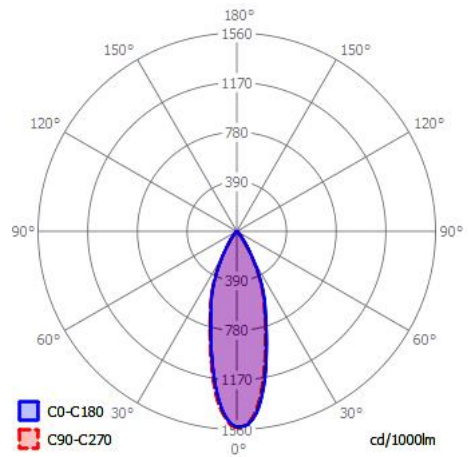

Reflector: Black: non-glare reflector, Gold: accent reflector

Material: Aluminum

Damp Location Listed (for use indoors)

CSA/US Listed

LAMP/LED SOURCE/COLOR TEMP:

-DTW 9.5W LED / 1910K-3000K / 34° / CRI ≥ 90 / 915lm
 Efficacy (CRI ≥ 90): 96lm/W, Rated life > 50000hrs

Project:

Type:

Cat. No.:

Shown above: DUS345-W/W-9.5W-DTW-120V-DIM

Measurements (Inches)

Light Distribution

COLOR OPTIONS

ORDERING INFORMATION