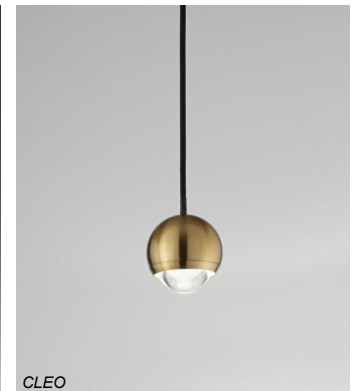

LP 7 CANOPY

DUS-LP 7 White

DUS-LP 7 Black

Surface ceiling canopy housing for pendant lamps.
Direct downlight. Driver included.

FIXTURE:

Mounting: surface ceiling
Finish: White
Material: Steel Plate
Damp Location Listed (for use indoors)
CSA/US Listed

Project:

Type:

Cat. No.:

Shown above: DUS-LP 7-white + 7x DUS255-white-7W-930-120V-DIM

Measurements (Inches)

Pendants compatible LP 7 canopy

ORDERING INFORMATION

-SUFFIX