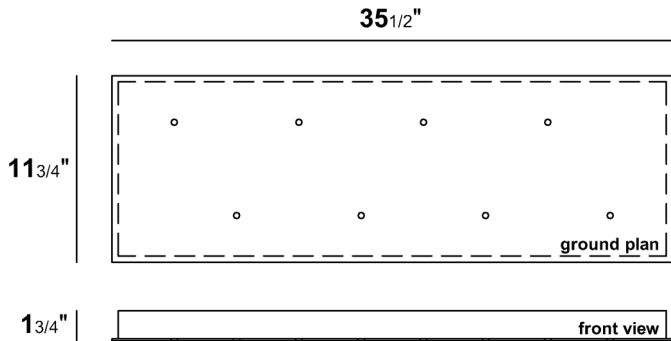

LP 8 CANOPY

DUS-LP 8 White

Project:

Type:

Cat. No.:

Surface ceiling canopy housing for pendant lamps.
Direct downlight. Driver included.

FIXTURE:

Mounting: surface ceiling
Finish: White
Material: Steel Plate
Damp Location Listed (for use indoors)
CSA/US Listed

Measurements (Inches)

Pendants compatible with LP 8 canopy

ORDERING INFORMATION

-SUFFIX

Model Number	Finish	-SUFFIX
DUS-LP 8	-white	-
DUS-LP 8	-black	-
-	-	-
-	-	-

Example of Catalog #: DUS-LP 8-white

DLS Lighting US
3135 SR 580, Suite 6
Safety Harbor, FL 34695
www.dslightingus.com
dlsus@dslightingus.com