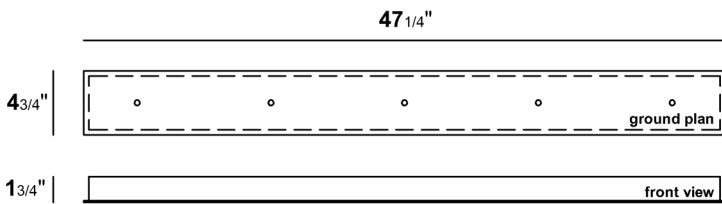

# DUS-LP5

DUS-LP5 White

Project:

Type:

Cat. No.:

Surface ceiling canopy housing for pendant lamps.  
Direct downlight. Driver included.

**FIXTURE:**

**Mounting:** surface ceiling  
**Finish:** White  
**Material:** Steel Plate  
Damp Location Listed (for use indoors)  
**CSA/US** Listed

## Measurements (Inches)