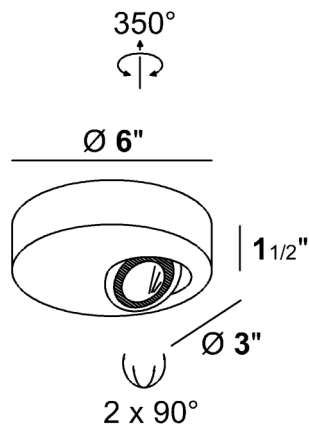

GEO

DUS607 White
DUS605 Black

LED Surface wall/ceiling luminaire. Direct downlight, Adjustable LED-Head (350°/2x90°). Driver included.

FIXTURE:

Mounting: surface wall/ceiling
Finish: White, Black
Material: Aluminum
Damp Location Listed (for use indoors)
CSA/US Listed

photometric files, dimming compatibility list and warranty information available online at www.dslightingus.com

Project:

Type:

Cat. No.:

Shown above: DUS607-white-5W-927-120V-DRI

Measurements (Inches)

Light Distribution

Offset [ft]	Diameter [ft]	Illuminance [ftc]
2.0	0.85	205.7
4.0	1.70	51.5
6.0	2.55	22.9
8.0	3.40	12.8
10.0	4.25	8.3
12.0	5.10	5.8

ORDERING INFORMATION

-SUFFIX

Model Number	Finish	LED Source	Color Temp.	Driver
DUS607	-white	-5W	-927	-120V-DRI
DUS605	-black			
-	-			
-	-			