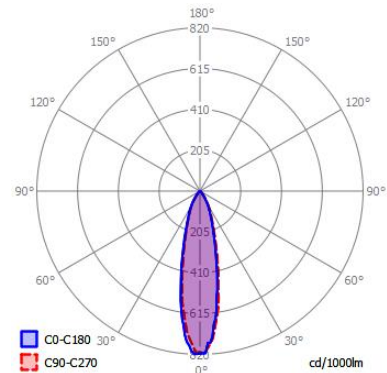

Light Distribution

Offset [ft]	Diameter [ft]	Illuminance [ftc]
2.0	0.85	205.7
4.0	1.70	51.5
6.0	2.55	22.9
8.0	3.40	12.8
10.0	4.25	8.3
12.0	5.10	5.8

ORDERING INFORMATION

-SUFFIX

Model Number	Finish	LED Source	Color Temp.	Driver
DUS607	-white	-5W	-927	-120V-DRI
DUS605	-black			
-	-			
-	-			

Example of Catalog #: DUS605-black-5W-927-120V-DRI

DLS Lighting US
3135 SR 580, Suite 6
Safety Harbor, FL 34695
www.dslightingus.com
dlsus@dslightingus.com

263381