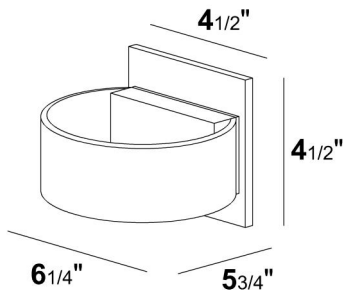

Shown above: DUS286-white-7W-930-120V-DIM

Measurements (Inches)

Light Distribution

ORDERING INFORMATION

-SUFFIX

Model Number	Finish	LED Source	Color Temp.		Driver
DUS286	-white	-7W	-930	-927	-120V-DIM

Example of Catalog #: DUS286-white-7W-930-120V-DIM