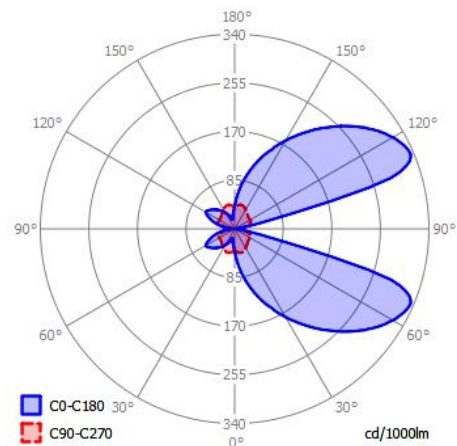

LAMP/LED SOURCE/COLOR TEMP:

-930
7W LED / 3000K / CRI ≥ 90 / 810lm
Efficacy (CRI ≥ 90): 115lm/W, Rated life > 50000hrs
-927
7W LED / 3000K / CRI ≥ 90 / 760lm
Efficacy (CRI ≥ 90): 108lm/W, Rated life > 50000hrs

Shown above: DUS286-white-7W-930-120V-DIM

Measurements (Inches)

Light Distribution

ORDERING INFORMATION

-SUFFIX

Model Number	Finish	LED Source	Color Temp.		Driver
DUS286	-white	-7W	-930	-927	-120V-DIM

Example of Catalog #: DUS286-white-7W-930-120V-DIM