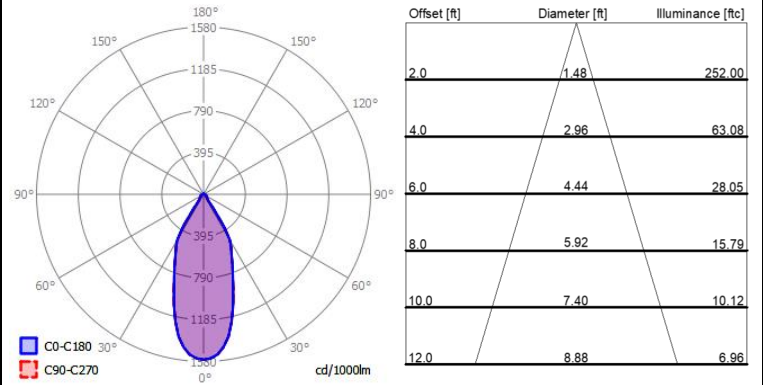

Project:

Type:

Cat. No.:

Measurements (Inches)

Light Distribution(38° Beam Angle) Standard

ORDERING INFORMATION

-SUFFIX

Model Number	Finish	LED Source	Color Temp.		Driver	Reflector		
DUS312H	-B/B	-9.3W	-927	-930	-120V-DIM	-38	-15	-25
DUS313H	-B/G							
DUS314H	-W/B							
DUS315H	-W/G							