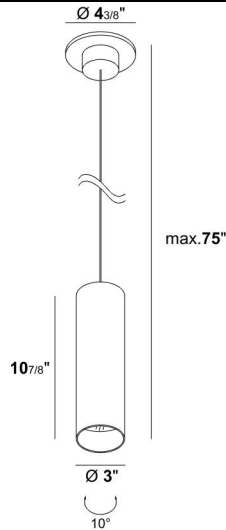

LED Surface ceiling, pendant luminaire.
Direct downlight w/adjustable 10° gimble.
Driver included.

FIXTURE:

Mounting: surface ceiling
Finish/Reflector: Black/Black (B/B), Black/Gold (B/G), White/Black (W/B), White/Gold (W/G)
Material: Aluminum
Damp Location Listed
CSA/US Listed

OPTIONS:

-38 -15 -25 reflector with 38° (Standard), 15° or 25° beam angle

Further mounting options see DUS-LP5, DUS-LP7 and DUS-LP8 spec sheets.

photometric files, dimming compatibility list and warranty information available online at www.dslightingus.com

Project:

Type:

Cat. No.:

Measurements (Inches)

Light Distribution(38° Beam Angle) Standard

ORDERING INFORMATION

-SUFFIX

Model Number	Finish	LED Source	Color Temp.		Driver	Reflector		
DUS312H	-B/B	-9.3W	-927	-930	-120V-DIM	-38	-15	-25
DUS313H	-B/G							
DUS314H	-W/B							
DUS315H	-W/G							