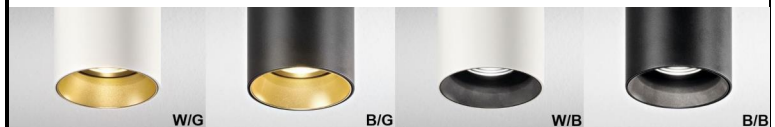

COLOR OPTIONS