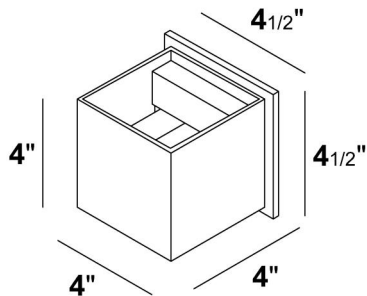

Shown above: DUS201-UP-white-1x3W-930-120V/277V-DRV

Measurements (Inches)

Light Distribution

n/a

ORDERING INFORMATION

-SUFFIX

Model Number	Finish	LED Source	Color Temp.	Driver
DUS200-UP	-grey	-1x3W	-930	-120V/277V-DRV
DUS201-UP	-white			
DUS200B-UP	-black			
-	-			