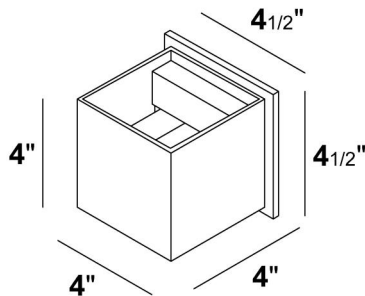

photometric files, dimming compatibility list and warranty information available online at www.dslightingus.com

Project:

Type:

Cat. No.:

Shown above: DUS247-white-2x3W-930-120V/277V-DRV

Measurements (Inches)