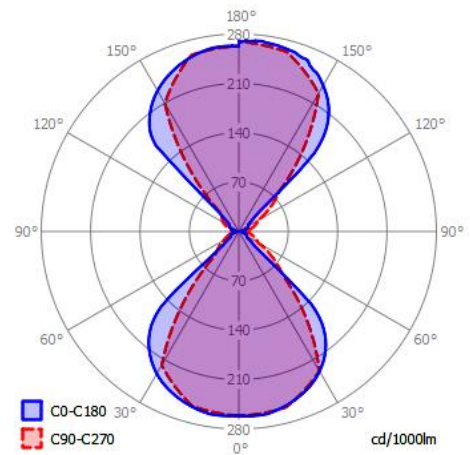

Light Distribution

ORDERING INFORMATION

-SUFFIX

Model Number	Finish	LED Source	Color Temp.	Driver
DUS 239	-satin alu	-2x3W	-930	-120V/277V-DRV
DUS 246	-grey			
DUS 247	-white			
DUS 939	-black			

Example of Catalog #: DUS246-grey-2x3W-930-120V/277V-DRV

DLS Lighting US
3135 SR 580, Suite 6
Safety Harbor, FL 34695
www.dslightingus.com
dlsus@dslightingus.com