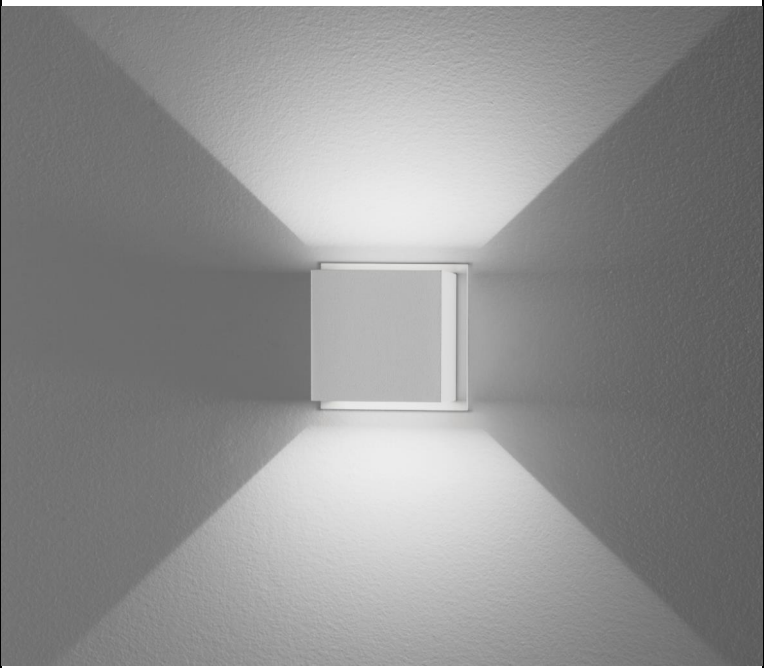

SECRET

DUS239	Satin Aluminium
DUS246	Grey
DUS247	White
DUS939	Black

LED Surface wall luminaire. Direct, indirect up/down sconce. Driver included.

FIXTURE:

Mounting: surface wall

Finish: Satin aluminium, Grey, White, Black

The Satin Aluminium finish is "brushed aluminium anodized". All painted finishes are "powder coat".

Material: Aluminum

Wet Location Listed (for use indoors and outdoors)

CSA/US Listed

LAMP/LED SOURCE/COLOR TEMP:

-930

2x3W LED / 3000K / CRI ≥ 90 / 2x260lm

Efficacy (CRI ≥ 90): 86lm/W, Rated life > 50000hrs

DRIVER:

-120V/277V-DRV

Class 2 120V-277Vac/60Hz not dimmable,

Power factor ≥ 0.9 / Flicker (THD) ≤ 20%, Constant current 350mA

photometric files, dimming compatibility list and warranty information available online at www.dslightingus.com

Project:

Type:

Cat. No.:

Shown above: DUS247-white-2x3W-930-120V/277V-DRV