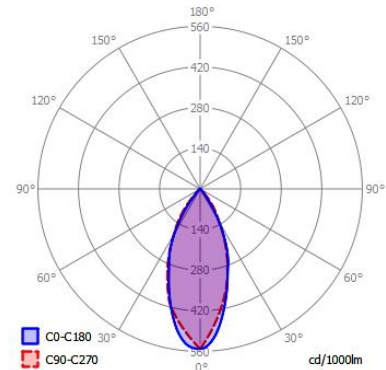

Project:

Type:

Cat. No.:

Shown above: DUS756-11-20-05D-2M

Measurements (Inches)

Light Distribution

Offset [ft]	Diameter [ft]	Illuminance [fc]
2.0	1.45	139.9
4.0	2.91	34.93
6.0	4.36	15.51
8.0	5.82	8.73
10.0	7.28	5.57
12.0	8.73	3.9