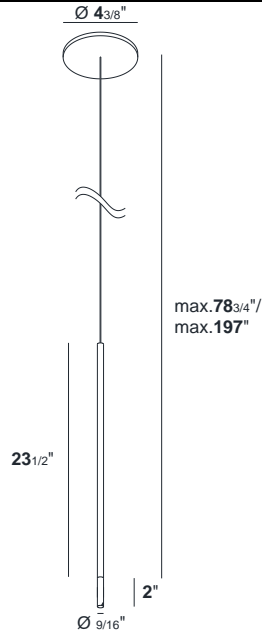

OPTIONS:

- 2M 78-3/4" Cord (Standard)
- 5M 197" Cord

Further mounting options see DUS-LP5, DUS-LP7 and DUS-LP8 spec sheets.

photometric files, dimming compatibility list and warranty information available online at www.dslightingus.com

Project:

Type:

Cat. No.:

Shown above: DUS756-11-20-05D-2M

Measurements (Inches)

Light Distribution

Offset [ft]	Diameter [ft]	Illuminance [fc]
2.0	1.45	139.9
4.0	2.91	34.93
6.0	4.36	15.51
8.0	5.82	8.73
10.0	7.28	5.57
12.0	8.73	3.9

ORDERING INFORMATION

-SUFFIX

Model Number	Cord Length		Finish	Color Temp.	LED Source
DUS756-11-20-03D	-2M	-5M	White	2700K	2W
DUS756-11-20-05D			Black		

Example of Catalog #: DUS756-11-20-03D-2M

DLS Lighting US
 3135 SR 580, Suite 6
 Safety Harbor, FL 34695
www.dslightingus.com
dlsus@dslightingus.com