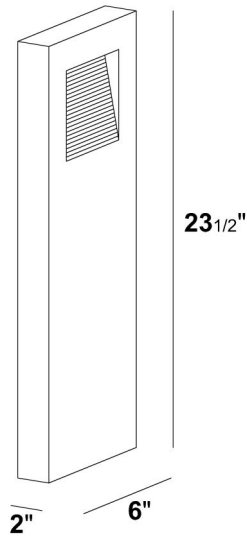

Measurements (Inches)