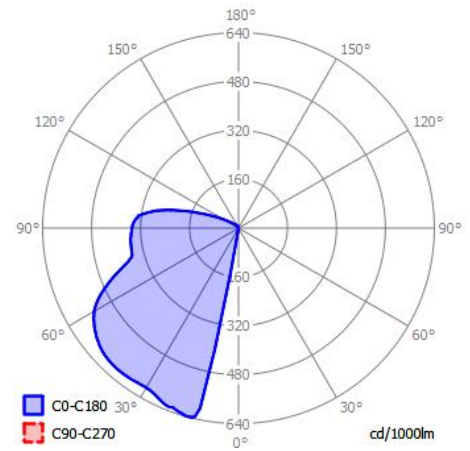

LAMP/LED SOURCE/COLOR TEMP:

-930
7W LED / 3000K / CRI ≥ 90 / 650lm
Efficacy (CRI ≥ 90): 92lm/W, Rated life > 50000hrs

DRIVER:

-120V/277V-DRV
Class 2 120-277Vac/60Hz, not dimmable
Power factor ≥ 0.9 / Flicker (THD) ≤ 20%, Constant current 350mA

photometric files, dimming compatibility list and warranty information available online at www.dslightingus.com

Shown above: DUS814-grey-7W-930-120V/277V-DRV

Measurements (Inches)

Light Distribution

ORDERING INFORMATION -SUFFIX