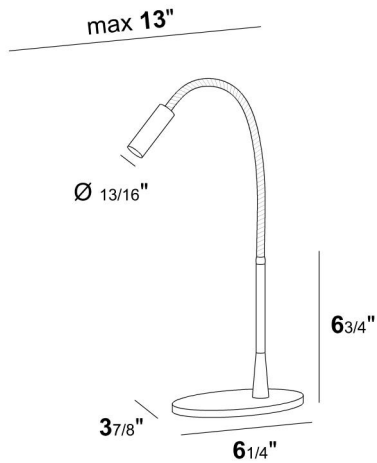

**LED Table luminaire. Direct downlight with oval base**  
**Focusable light emission(15°-60°), adjustable flexi arm 13"**  
**Including plug and switch.**

**FIXTURE:**

**Mounting:** table

**Finish:** Black, Platinum, Bicolor (base+flexi arm = black, head = platinum)

## Measurements (Inches)

## Illuminance

focusable from 15° to 60°