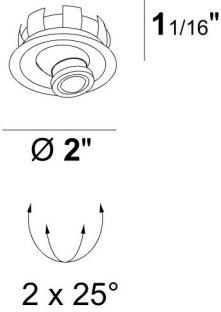

photometric files, dimming compatibility list and warranty information available online at www.dslightingus.com

Project:

Type:

Cat. No.:

Shown above: DUS131-05-00-33

Measurements (Inches)

Illuminance

focusable from 15° to 60°